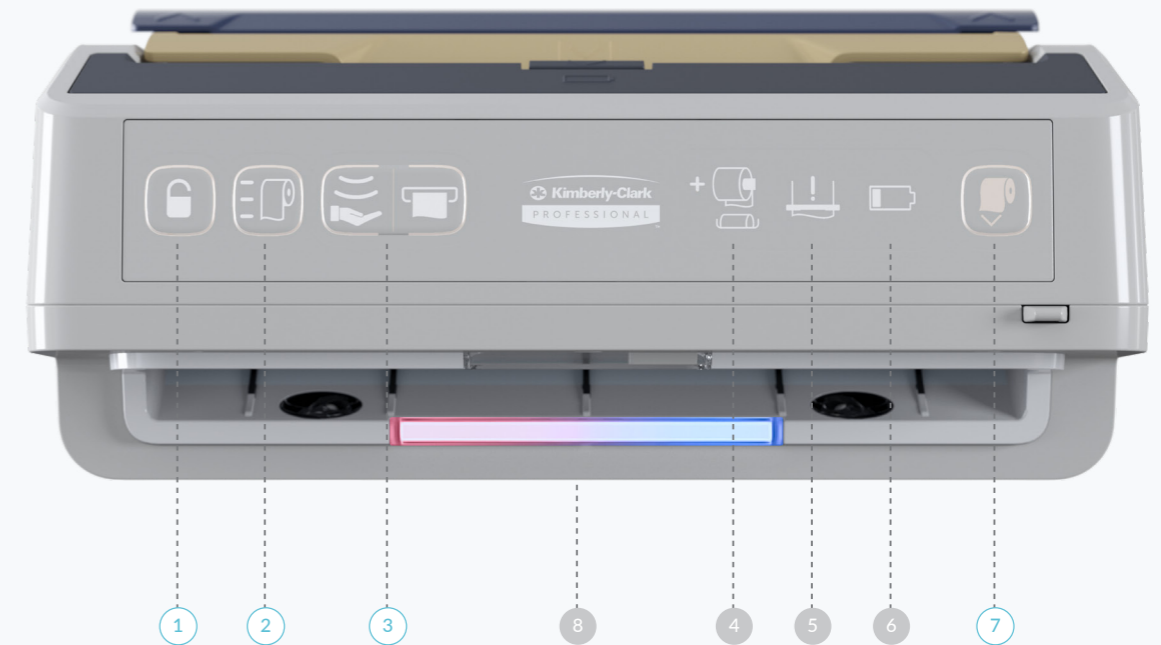

The easy-to-read touch panel is designed for intuitive servicing while preventing accidental setting adjustments.

Flexible Accessibility Options

Versatile locking mechanism options include push button entry and a custom key entry location for increased accessibility.