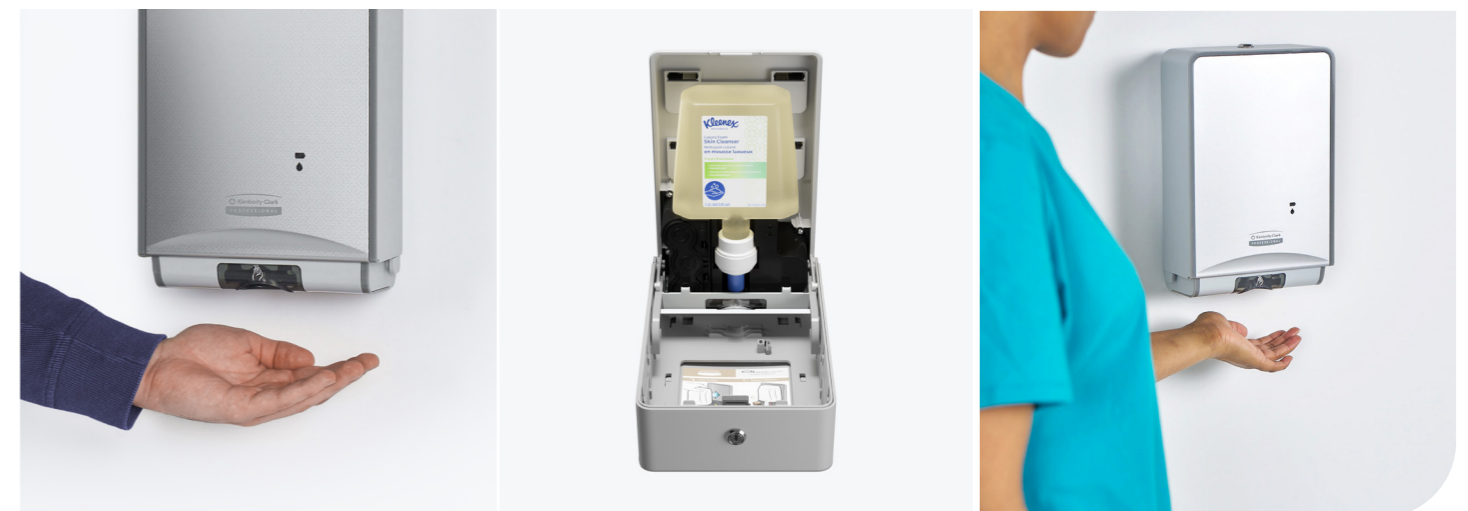

¹Based on testing using GP batteries. Performance may vary depending on batteries available in your country