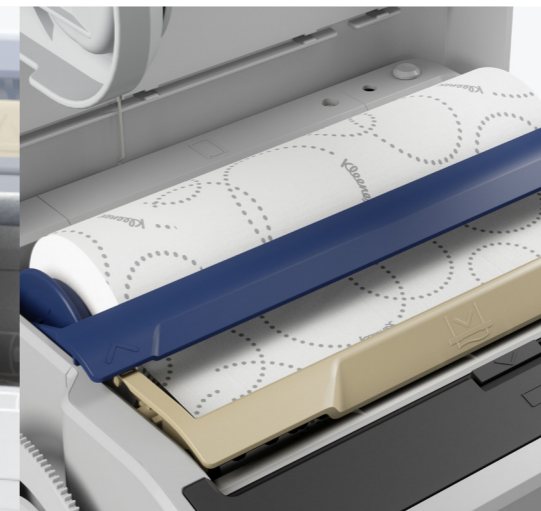

Streamlined Dispensing

Towels are ready when you are because of a patented dual sensor design that precisely dispenses the amount of paper towels required.

Nearly Noiseless Operation

With practically noiseless operation, the ICON™ hand towel system is the quietest dispenser available today.

Efficient Servicing

LED lights communicate when a unit needs attention, minimising time wasted and reducing touchpoints for a more hygienic experience.

Jam-free Operation

The Kimberly-Clark Professional™ ICON™ dispenser uses a patented dual sensor design delivering 99.9% jam free performance.¹

100% Product Use

Minimise waste and maximise use with stub roll capability that enables restocking before the roll is empty, streamlining maintenance.

Long-lasting Battery Life

Get more than 150,000 dispenses on a single set of batteries in the energy efficient ICON™ hand towel dispenser.²

¹Dispensing test conducted by Patmore Slade Horizons in September 2021

²Based on an average of 30,000 dispenses per year using historical usage and foot traffic data