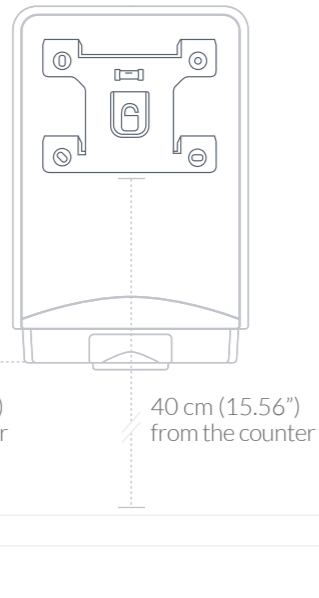

Technical Specifications

Suggested mounting height is 122 cm (48") from the floor or 40 cm (15.56") above a counter.

Lifetime Warranty[†] ✓

Dispenser Units

- Grey housing with Silver Mosaic faceplate (53694)
- White housing with White Mosaic faceplate (53944)

Interchangeable Faceplates

- Black Mosaic (58784)
- Silver Mosaic (58764)
- White Mosaic (58774)
- Ebony Woodgrain (58834)
- Cherry Blossom (58824)
- Warm Marble (58794)

Product Features

- 🔍 Fast loading for easy servicing with increased accessibility and a smooth opening experience
- 🔧 Simplified installation process with custom engineered mounting brackets, a built-in level and clip-on mounting
- 🔋 First-in-its-class performance with up to 60,000 dispenses per dispenser battery set¹
- 👉 Touchless operation helps reduce the risk of cross contamination and the spread of germs
- 🔑 Flexible accessibility options by push button entry or lockable by key

ICON™ Collection	Better	Best
Hand Cleanser	Scott® Control™ Hand Cleanser 6345 ✓ Unperfumed	Kleenex® Botanics™ Fresh Hand Cleanser 6396 Refreshing fragrance
Hand Sanitiser	Scott® Control™ Foam Hand Sanitiser 6393 Unperfumed	Kleenex® Gel Hand Sanitiser 6383 Unperfumed

¹Based on testing using GP batteries. Performance may vary depending on batteries available in your country.