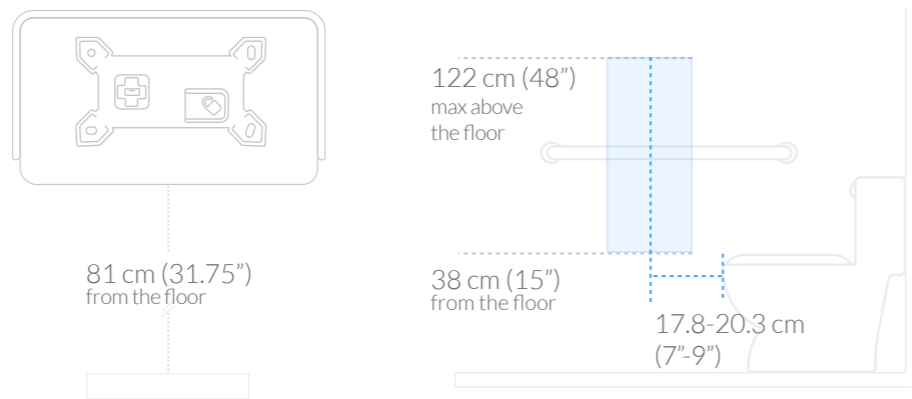

ICON™ Electronic
Rolled Hand Towel Dispenser –
Wall Mount

Dimensions (W x H x D) **Qty/Case**
31.5 cm x 42 cm x 25.88 cm 1x
12.41" x 16.53" x 10.19"

Lifetime Warranty† ✓

Technical Specifications

Suggested mounting height is 122 cm (48") from the floor or 30.5 cm (12") above a counter.

Dimensions (W x H x D)	Qty/Case
32.39 cm x 21.27 cm x 18.42 cm 12.75" x 8.37" x 7.25"	1x

Technical Specifications

Suggested mounting bracket height is 81 cm (31.75") from the floor.

Ensure the required clearance space is free of obstructions for proper dispenser installation.

Dimensions (W x H x D)	Qty/Case
32 cm x 14.5 cm x 13.8 cm 12.6" x 5.7" x 5.4"	1x

Technical Specifications

Suggested mounting bracket height is 81cm (31.75") from the floor.

Ensure the required clearance space is free of obstructions for proper dispenser installation.