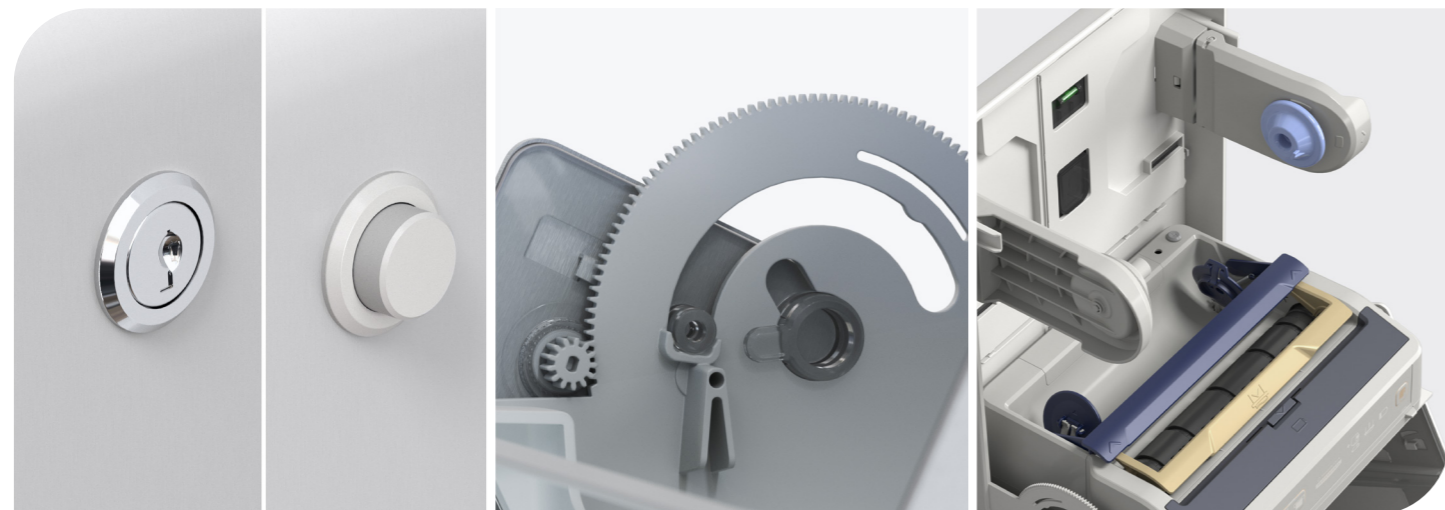

The easy-to-read touch panel is designed for intuitive servicing while preventing accidental setting adjustments.

Flexible Accessibility Options

Versatile locking mechanism options include push button entry and a custom key entry location for increased accessibility.

Controlled Opening

ICON™'s sophisticated dampened hinge technology controls opening to make change outs effortless.

Colour-coded Touchpoints

Maintenance is simplified through a colour-coded system with intuitive touch points that minimises contact, for a more hygienic paper towel change-over.