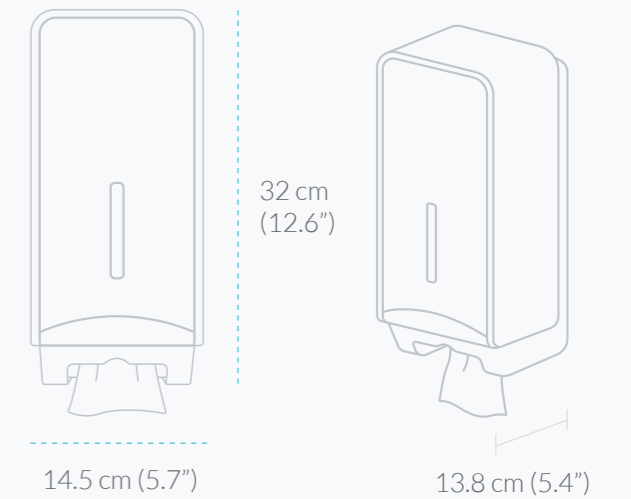

ICON™ Electronic
Rolled Hand Towel Dispenser –
Wall Mount

Dimensions (W x H x D) **Qty/Case**
31.5 cm x 42 cm x 25.88 cm 1x
12.41" x 16.53" x 10.19"

Lifetime Warranty† ✓

Technical Specifications

Suggested mounting height is 122 cm (48") from the floor or 30.5 cm (12") above a counter.

Dimensions (W x H x D)	Qty/Case
32.39 cm x 21.27 cm x 18.42 cm 12.75" x 8.37" x 7.25"	1x

Technical Specifications

Suggested mounting bracket height is 81 cm (31.75") from the floor.

Ensure the required clearance space is free of obstructions for proper dispenser installation.

Dimensions (W x H x D)	Qty/Case
32 cm x 14.5 cm x 13.8 cm 12.6" x 5.7" x 5.4"	1x

Technical Specifications

Suggested mounting bracket height is 81cm (31.75") from the floor.

Ensure the required clearance space is free of obstructions for proper dispenser installation.