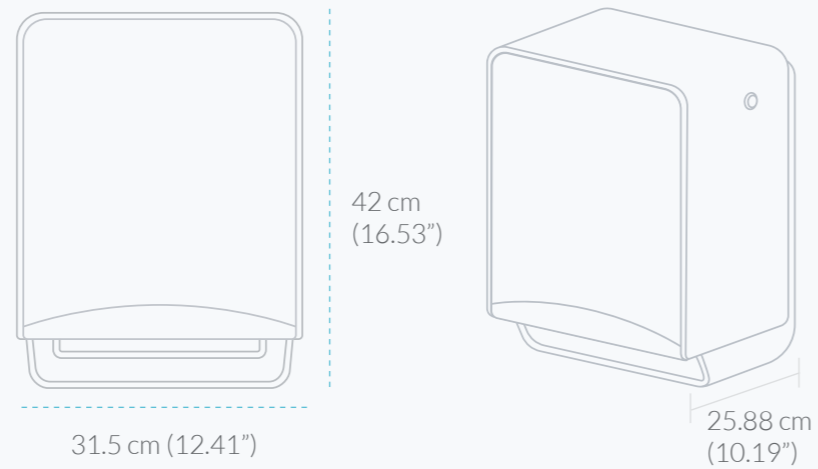

ICON™ Electronic
Rolled Hand Towel Dispenser –
Wall Mount

Dimensions (W x H x D) **Qty/Case**
31.5 cm x 42 cm x 25.88 cm 1x
12.41" x 16.53" x 10.19"

Lifetime Warranty† ✓

Technical Specifications

Suggested mounting height is 122 cm (48") from the floor or 30.5 cm (12") above a counter.