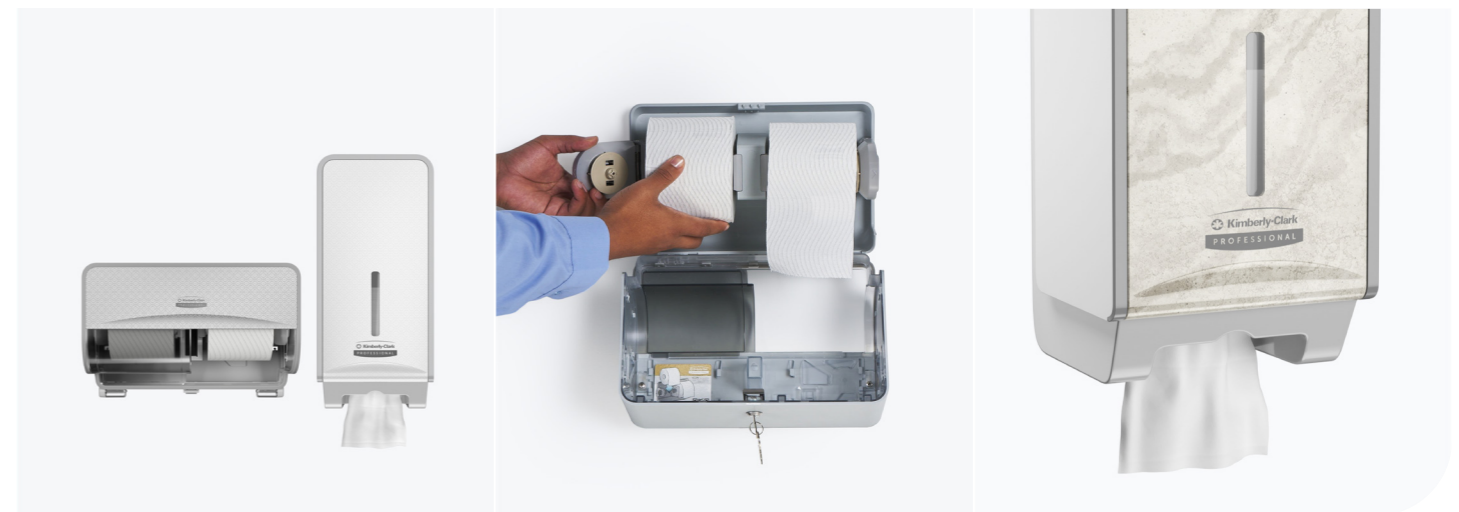

Engineered for Less Waste

Designed to get more out of your toilet tissue supply to minimise waste with fewer changeouts.