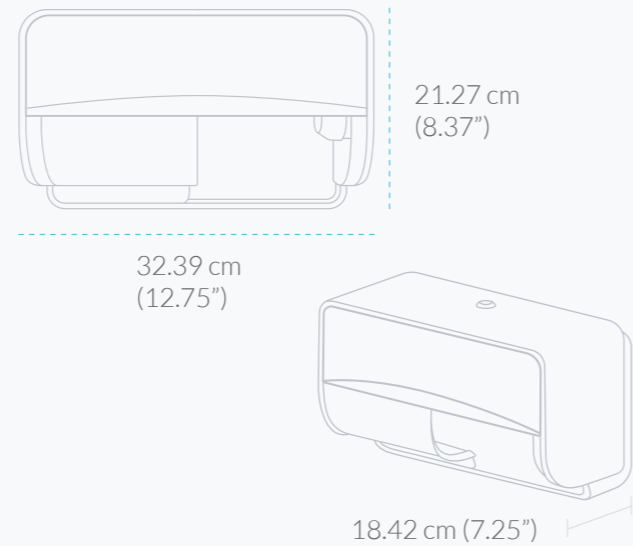

Dimensions (W x H x D)	Qty/Case
32.39 cm x 21.27 cm x 18.42 cm 12.75" x 8.37" x 7.25"	1x

Technical Specifications

Suggested mounting bracket height is 81 cm (31.75") from the floor.

Ensure the required clearance space is free of obstructions for proper dispenser installation.