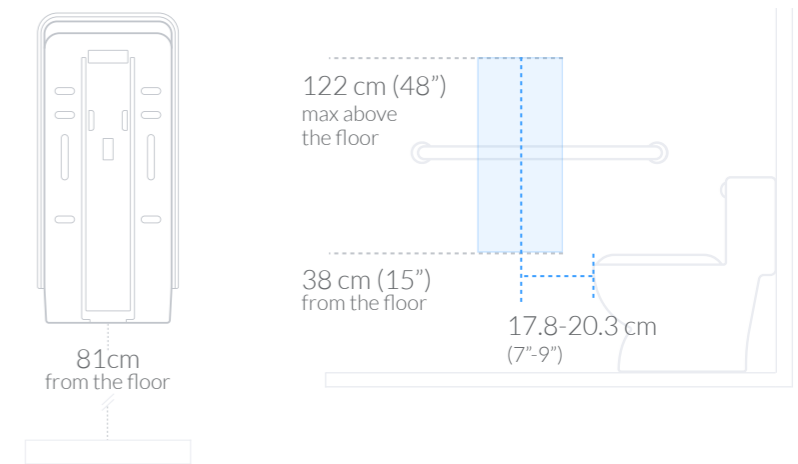

ICON™ Electronic
Rolled Hand Towel Dispenser –
Wall Mount

Dimensions (W x H x D) **Qty/Case**
31.5 cm x 42 cm x 25.88 cm 1x
12.41" x 16.53" x 10.19"

Lifetime Warranty† ✓

Technical Specifications

Suggested mounting height is 122 cm (48") from the floor or 30.5 cm (12") above a counter.

Dimensions (W x H x D)	Qty/Case
32.39 cm x 21.27 cm x 18.42 cm 12.75" x 8.37" x 7.25"	1x

Technical Specifications

Suggested mounting bracket height is 81 cm (31.75") from the floor.

Ensure the required clearance space is free of obstructions for proper dispenser installation.

Dimensions (W x H x D)	Qty/Case
32 cm x 14.5 cm x 13.8 cm 12.6" x 5.7" x 5.4"	1x

Technical Specifications

Suggested mounting bracket height is 81cm (31.75") from the floor.

Ensure the required clearance space is free of obstructions for proper dispenser installation.