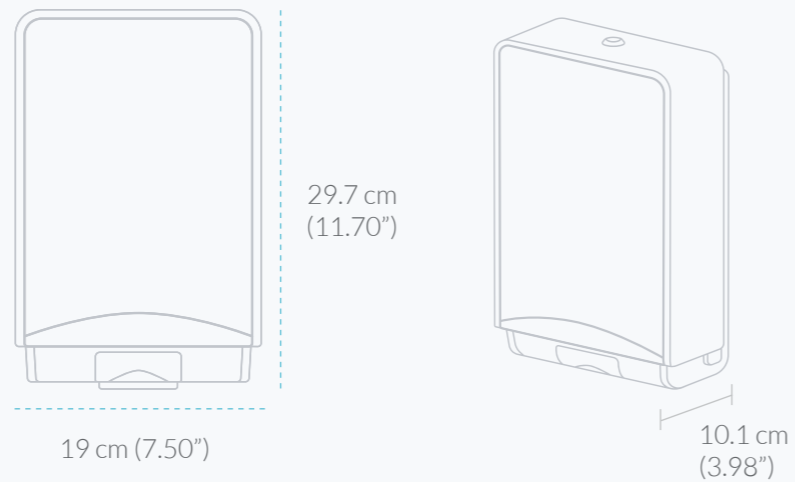

ICON™ Electronic
Rolled Hand Towel Dispenser –
Wall Mount

Dimensions (W x H x D) **Qty/Case**
31.5 cm x 42 cm x 25.88 cm 1x
12.41" x 16.53" x 10.19"

Lifetime Warranty† ✓

Technical Specifications

Suggested mounting height is 122 cm (48") from the floor or 30.5 cm (12") above a counter.

Dimensions (W x H x D)
19 cm x 29.7 cm x 10.1 cm
7.50" x 11.70" x 3.98"

Qty/Case
1x

ICON™ Collection

Skincare

To learn more about product bundles please contact your Kimberly-Clark Professional Sales Representative or visit www.kcprofessional.co.uk