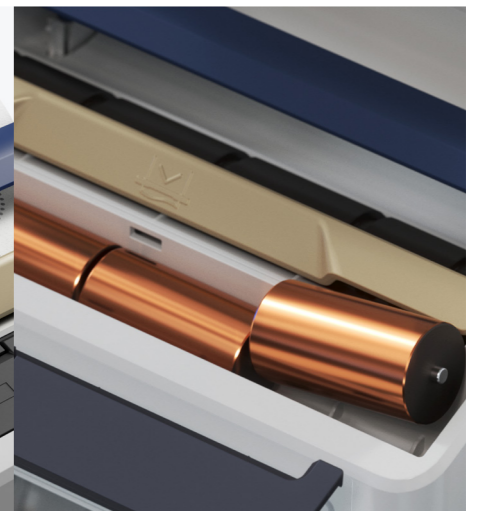

Streamlined Dispensing

Towels are ready when you are because of a patented dual sensor design that precisely dispenses the amount of paper towels required.

Nearly Noiseless Operation

With practically noiseless operation, the ICON™ hand towel system is the quietest dispenser available today.

Efficient Servicing

LED lights communicate when a unit needs attention, minimising time wasted and reducing touchpoints for a more hygienic experience.

Jam-free Operation

The Kimberly-Clark Professional™ ICON™ dispenser uses a patented dual sensor design delivering 99.9% jam free performance.¹

100% Product Use

Minimise waste and maximise use with stub roll capability that enables restocking before the roll is empty, streamlining maintenance.

Long-lasting Battery Life

Get more than 150,000 dispenses on a single set of batteries in the energy efficient ICON™ hand towel dispenser.²

¹Dispensing test conducted by Patmore Slade Horizons in September 2021

²Based on an average of 30,000 dispenses per year using historical usage and foot traffic data