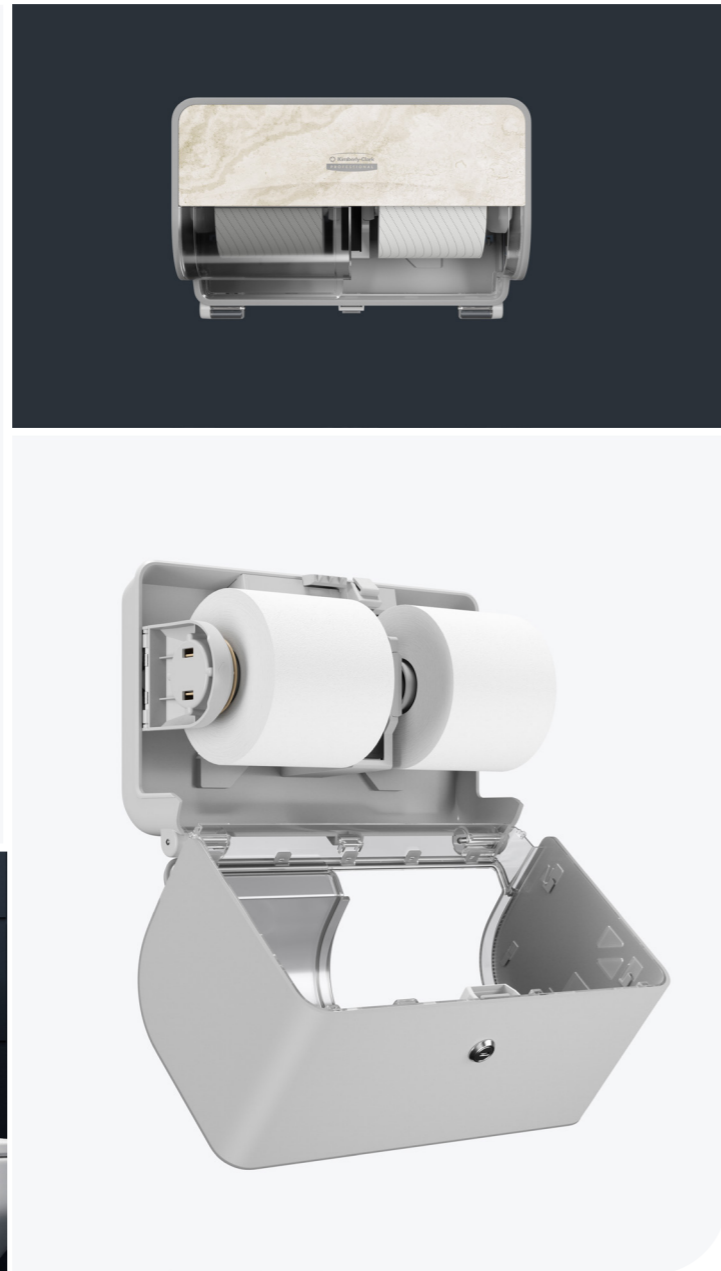

Refined Technology

Redefine the washroom

The ICON™ dispensers are designed for efficiency with more infrequent and faster servicing. The design takes the washroom to the next level of hygiene without compromising style.