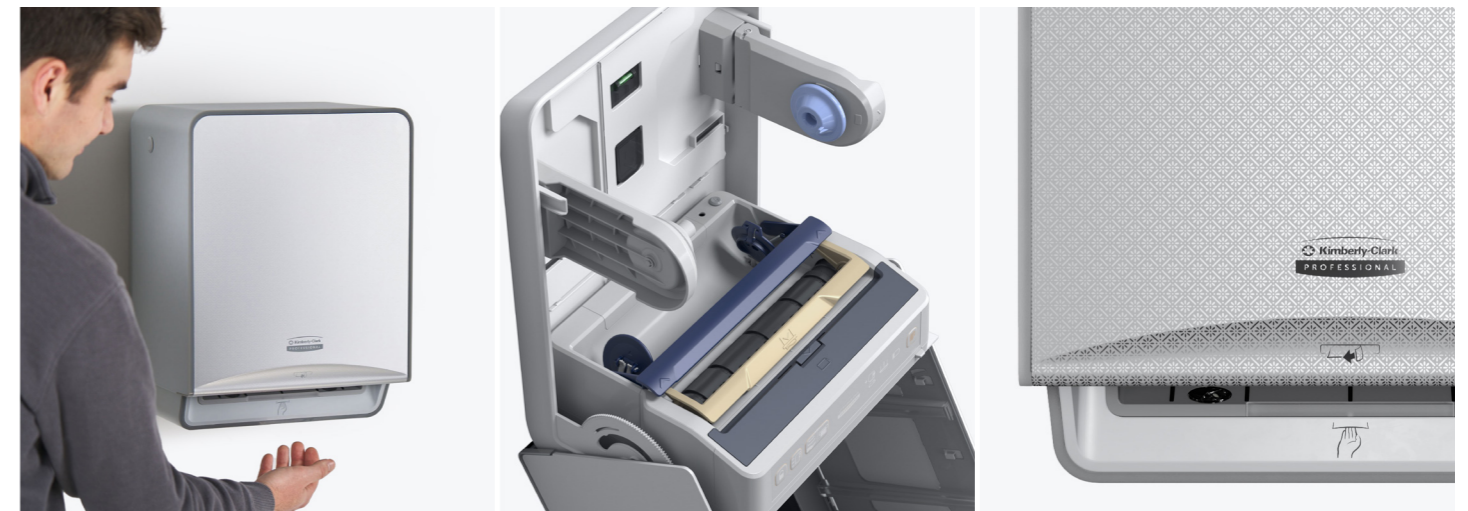

Hidden Towel Mode

Minimise chances for airborne contaminants and keep paper inside dispenser until user prompted.