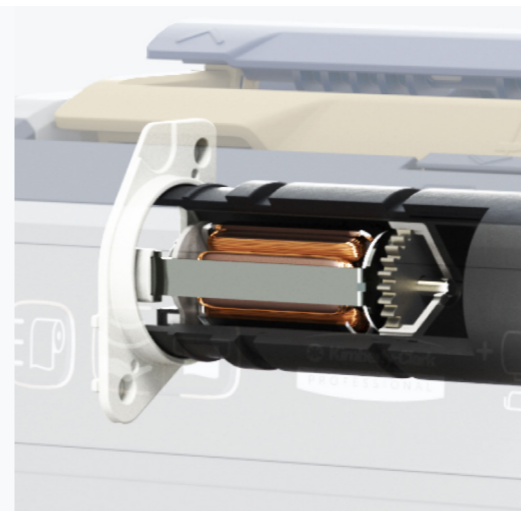

Streamlined Dispensing

Towels are ready when you are because of a patented dual sensor design that precisely dispenses the amount of paper towels required.

Nearly Noiseless Operation

With practically noiseless operation, the ICON™ hand towel system is the quietest dispenser available today.

Efficient Servicing

LED lights communicate when a unit needs attention, minimising time wasted and reducing touchpoints for a more hygienic experience.

Jam-free Operation

The Kimberly-Clark Professional™ ICON™ dispenser uses a patented dual sensor design delivering 99.9% jam free performance.¹

100% Product Use

Minimise waste and maximise use with stub roll capability that enables restocking before the roll is empty, streamlining maintenance.

Long-lasting Battery Life

Get more than 150,000 dispenses on a single set of batteries in the energy efficient ICON™ hand towel dispenser.²

¹Dispensing test conducted by Patmore Slade Horizons in September 2021

²Based on an average of 30,000 dispenses per year using historical usage and foot traffic data