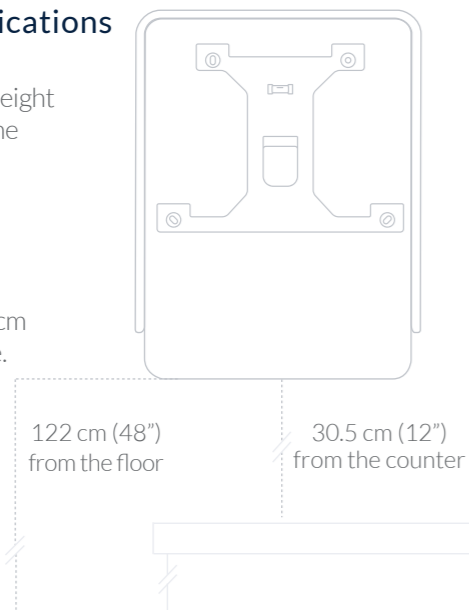

Required Clearance

42 cm (16.53") x 31.5 cm (12.41") flat wall space.

Dispenser Units

- Grey housing with Silver Mosaic faceplate (53691)
- White housing with White Mosaic faceplate (53940)

Interchangeable Faceplates

- Black Mosaic (58780)
- Silver Mosaic (58760)
- White Mosaic (58770)
- Ebony Woodgrain (58830)
- Cherry Blossom (58820)
- Warm Marble (58790)

Product Features

- Patented dual sensors, precisely dispense the amount of paper towels desired
- Practically noiseless dispensing - the quietest on the market today¹
- LED Indicator lights, communicate when a unit needs attention, minimising touchpoints
- Jam-free operation, proven 99.9% jam-free dispensing performance²
- 100% product use, stub roll capability that enables restocking before the roll is empty
- Long-lasting battery life, single set of batteries can last for more than 150,000 dispenses³
- Flexible accessibility options. Versatile locking mechanism options include push button entry and a custom key entry
- Dampened hinge technology, controlled opening makes change outs an easy-to-complete, one-handed operation
- Colour coded touch-points, minimises contact for a more hygienic paper towel change-over
- Three sheet length and two sensor sensitivity settings

¹Against leading competition | ²Dispensing test conducted by Patmore Slades Horizons in September 2021
³Based on an average of 30,000 dispenses per year using historical usage and foot traffic data

ICON™ Collection

Rolled Hand Towel

To learn more about product bundles please contact your Kimberly-Clark Professional Sales Representative or visit www.kcprofessional.co.uk

Kleenex **Scott**

- ✓ Ecolabel certified for reduced environmental impact
- ✓ FSC® certified

Good	Better	Best
  Scott® Essential™ Rolled Hand Towel 6638 380 m per roll ✓✓	 Kleenex® Rolled Hand Towel 6646 250 m per roll ✓✓	 Kleenex® Ultra™ Rolled Hand Towel 6782 200 m per roll ✓✓